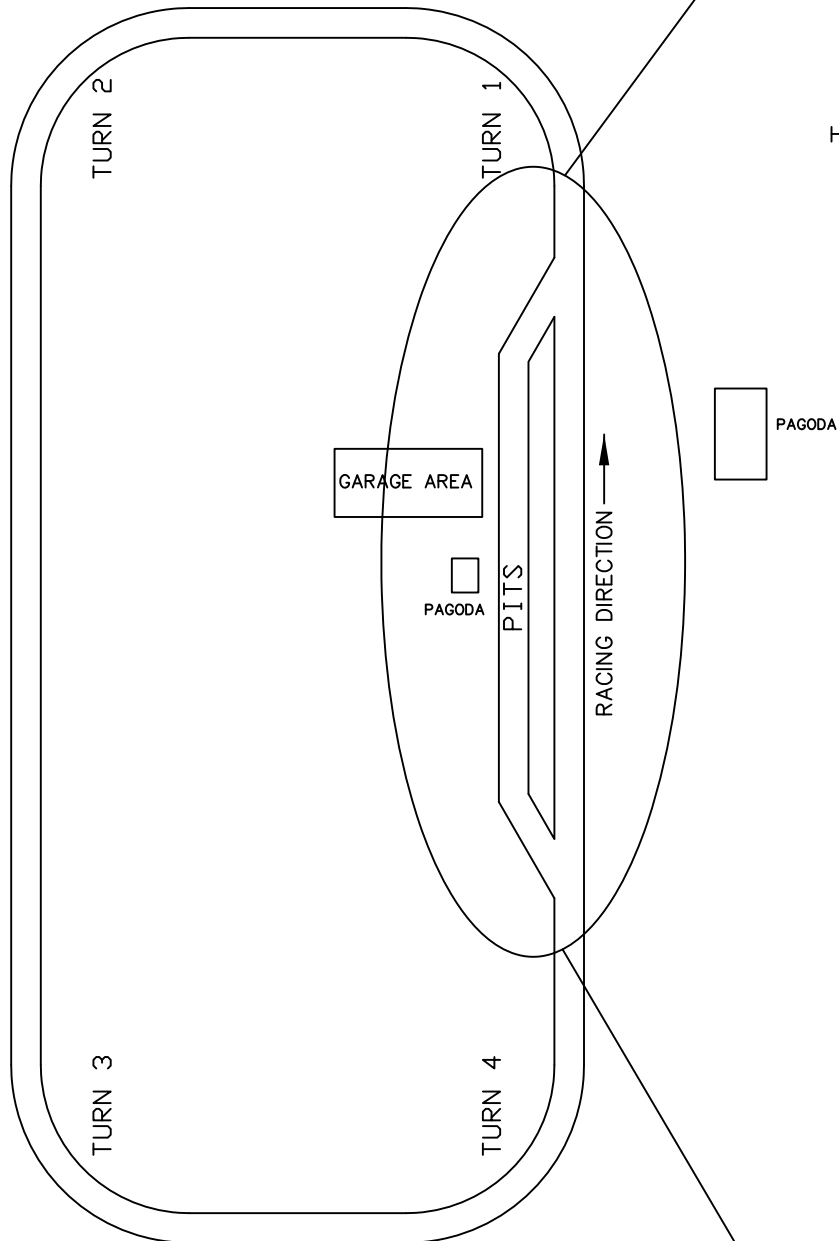

INDY 500 – 2013
 RACE DAY
 PIT ASSIGNMENTS
 MAY 26

TURN #1

TEAM NAME	PIT NO.
POWER 12	1
CASTRONEVES 3	2
ANDRETTI 25	3
VISO 5	4
CARPENTER 20	5
ALLMENDINGER 2	6
HILDEBRAND 4	7
HINCHCLIFFE 27	8
HUNTER – REAY 1	9
GASOLINE ALLEY	
MUNOZ 26	10
TAGLIANI 98	11
KANAAN 11	12
DIXON 9	12A
FRANCHITTI 10	14
KIMBALL 83	15
SERVIA 22	16
START/FINISH LINE	
NO PIT	17
WILSON 19	18
SATO 14	19
BELL 60	20
NEWGARDEN 21	21
BRISCOE 8	22
PAGENAUD 77	23
VAUTIER 55	24
BOURDAIS 7	25
NO PIT	
JAKES 16	26
DE SILVESTRO 78	27
RAHAL 15	28
BEATRIZ 18	29
MANN 63	30
DALY 41	31
LEGGI 81	32
LAZIER 91	33
SAAVEDRA 6	34
	35
	36
	37
	38
	39
	40
	41
	42
	43

SCORING PYLON

PAGODA

RACING DIRECTION ↑

RACING DIRECTION ↑

NORTH ↓

TURN #4